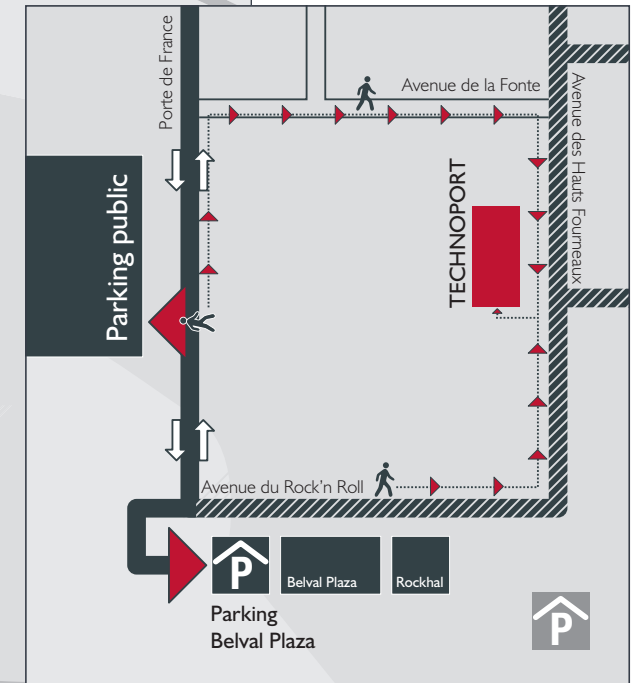

# ACCESS MAP VISITORS

## AND THE LAST METERS

### BY BUS : TICE (Esch/Alzette)

- ▶ N° 3 (every 30 minutes) - Belval-Université
- ▶ N° 4 (every 15 minutes) - Belvalplaza/Rockhal

Technoport | incubator | coworking | fab lab | 9, avenue des Hauts-Fourneaux | L-4362 Esch-sur-Alzette