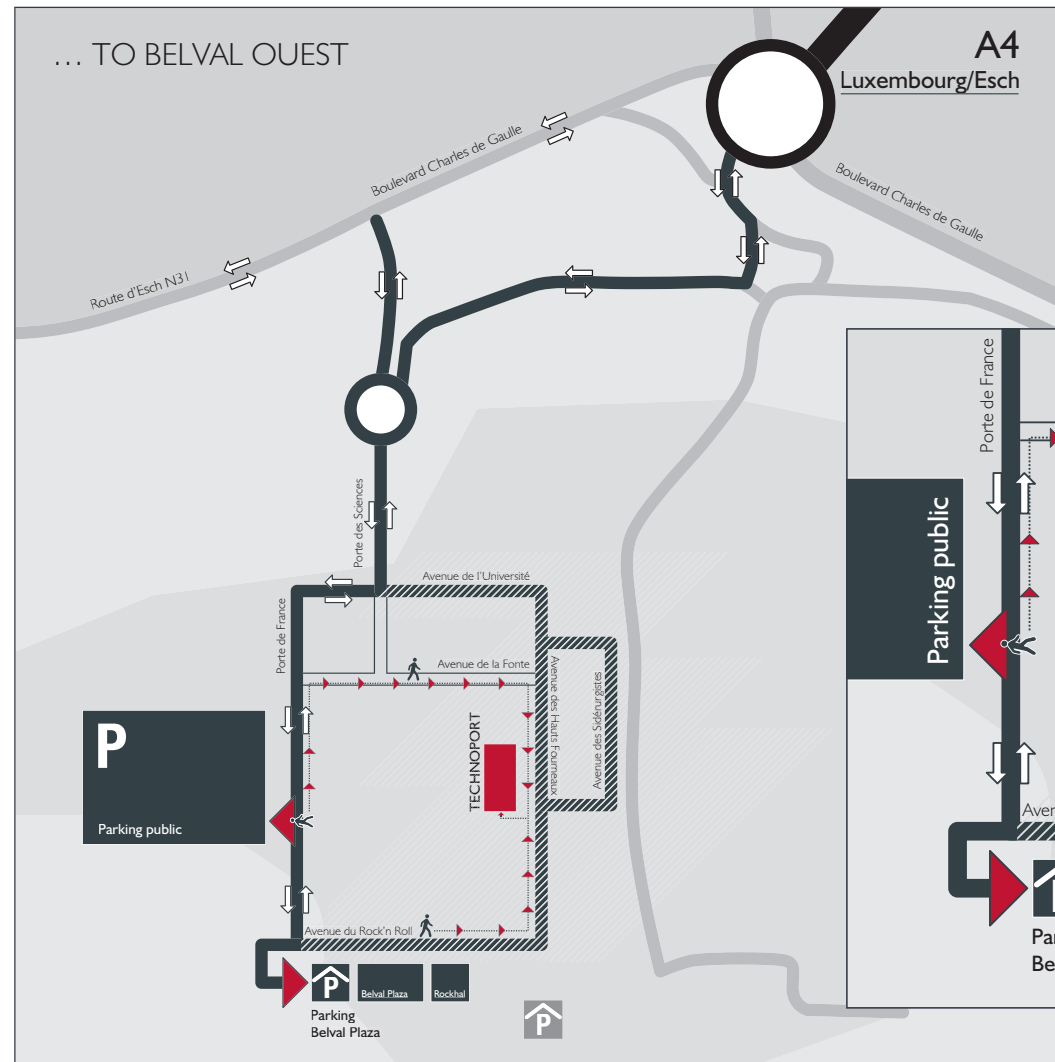

# ACCESS MAP VISITORS

## AND THE LAST METERS

### BY BUS : TICE (Esch/Alzette)

- ▶ N° 3 (every 30 minutes) - Belval-Université
- ▶ N° 4 (every 15 minutes) - Belvalplaza/Rockhal

Technoport | incubator | coworking | fab lab | 9, avenue des Hauts-Fourneaux | L-4362 Esch-sur-Alzette